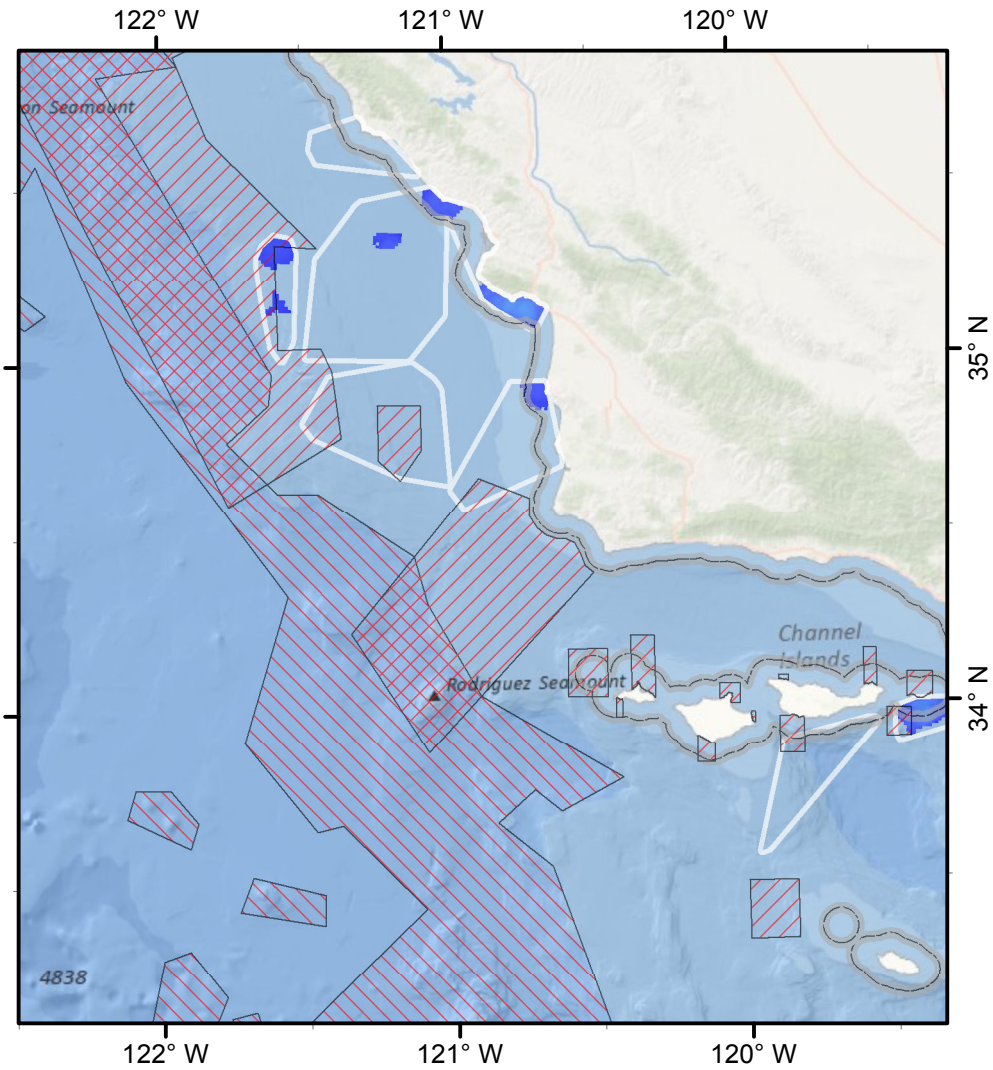

Before

Fixed Gear Fishing Effort (WCGOP)

After

F3

Map Scale: 1:2,400,000
Date Saved: 20 Aug 2012

Authors: Curt Whitmire & Marlene Bellman (NMFS/NWFSC)

Effort (locations/km²)

- Extent Polygon
- EFH Cons. Area
- State Territorial Sea

Map 7 of 9

Search Radius: 5,000 m
Cell Size: 1,000 m