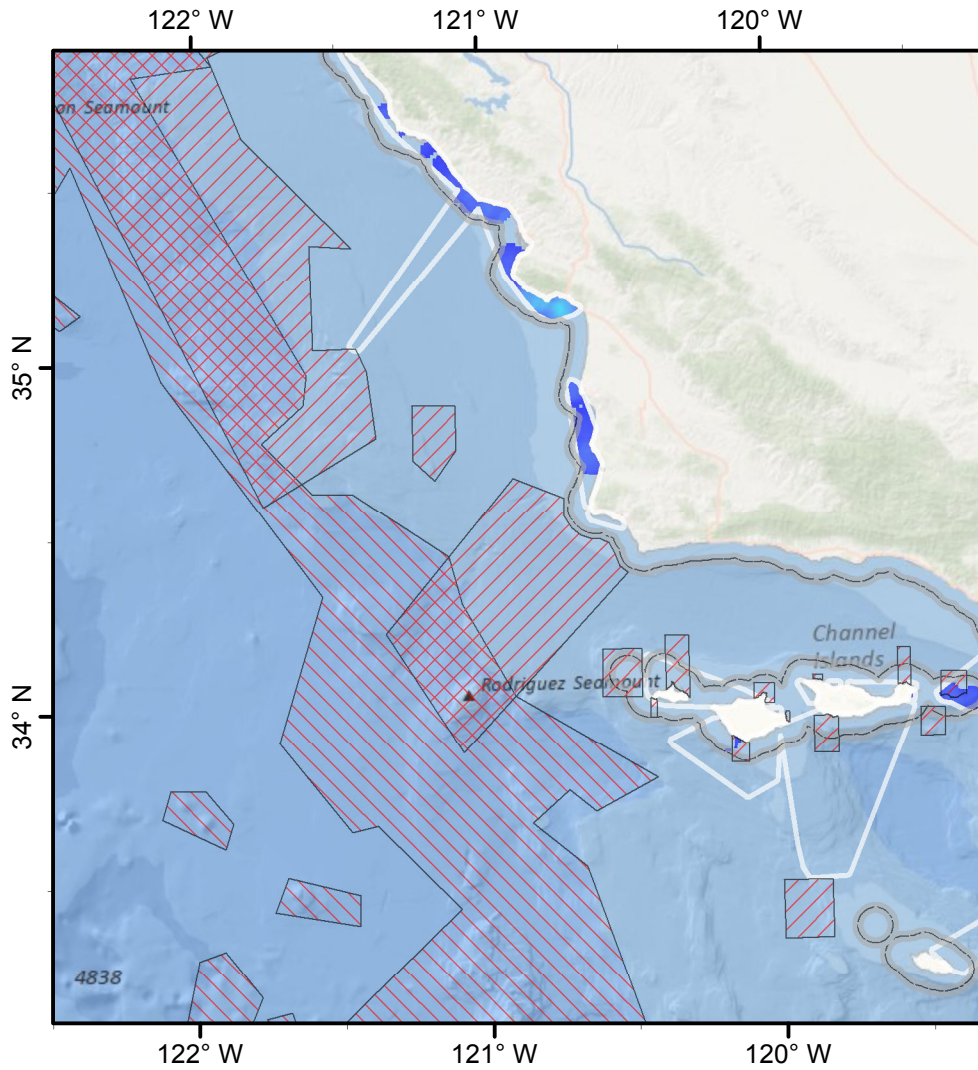

Before

Fixed Gear Fishing Effort (WCGOP)

After

F3

Map Scale: 1:2,400,000
Date Saved: 20 Aug 2012

Authors: Curt Whitmire & Marlene Bellman (NMFS/NWFSC)

Effort (locations/km²)

- Extent Polygon
- EFH Cons. Area
- State Territorial Sea

Map 7 of 9

Search Radius: 5,000 m
Cell Size: 1,000 m